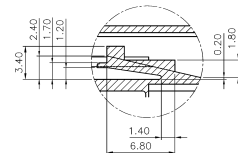

I' DETAIL 5/1

D' DETAIL 4/1

E' DETAIL 4/1

B' DETAIL 4/1

C' DETAIL 4/1

SECTION A-A

NOTE

1. 치수값은 R차 0.5배 한다.
 2. 호우징 HOUSING NO.는 MG 620572
 3. 4 #워링 코드 (.250 TYPE : 4R , .070 TYPE : 16R)
 4. SDL REC.TM'L : ST730497,498
- 250D/L REC.TM'L : ST730467,468,469

ISSUE MARK

MATERIAL		NYLON66		KOREA ELECTRIC	
FINISH		NATURAL		TERMINAL CO., LTD.	
WIRE RANGE		CLASS		TYPE	
INSULATION		SCALE		PART NO.	
DATE		±0.2		2/1	
REVISED BY		DATE		PART NAME	
JRK JANG 97.9.22		CHK 97.9.22		2507 20P PLUG.HSG	
CHK 97.9.22		APP 97.9.22			