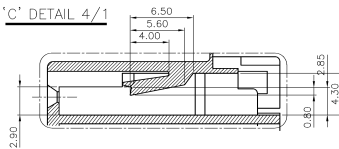

I' DETAIL 5/1

D' DETAIL 4/1

E' DETAIL 4/1

B' DETAIL 4/1

C' DETAIL 4/1

SECTION A-A

NOTE

1. 치수값은 R차 0.5배 한다.
 2. 호우징 HOUSING NO.는 MG 620572
 3. 4 #워링 코드 (.250 TYPE : 4R , .070 TYPE : 16R)
 4. SDL REC.TM'L : ST730497,498
- 250D/L REC.TM'L : ST730467,468,469

ISSUE MARK

MATERIAL		NYLON66		KOREA ELECTRIC	
FINISH		NATURAL		TERMINAL CO., LTD.	
WIRE RANGE		CLASS		TYPE	
INSULATION		SCALE		PART NO.	
DATE		±0.2		2/1	
REVISED BY		DATE		PART NAME	
JRK JANG 97.9.22		CHK 97.9.22		2507 20P PLUG.HSG	
CHK 97.9.22		APP 97.9.22			