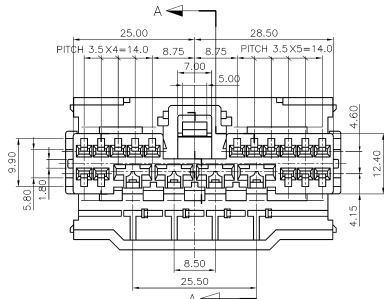

I' DETAIL 5/1

D' DETAIL 4/1

E' DETAIL 4/1

B' DETAIL 4/1

C' DETAIL 4/1

SECTION A-A

NOTE

1. 치수값은 R차 0.5배 한다.
 2. 호우징 HOUSING NO.는 MG 620572
 3. 4 #워링 코드 (.250 TYPE : 4R , .070 TYPE : 16R)
 4. SDL REC.TM'L : ST730497,498
- 250D/L REC.TM'L : ST730467,468,469

ISSUE MARK

MATERIAL		NYLON66		KOREA ELECTRIC	
FINISH		NATURAL		TERMINAL CO., LTD.	
WIRE RANGE		CLASS		TYPE	
INSULATION		SCALE		PART NO.	
DATE		±0.2		2/1	
REVISED BY		DATE		PART NAME	
JRK JANG 97.9.22		CHK 97.9.22		2507 20P PLUG.HSG	
CHK 97.9.22		APP 97.9.22			