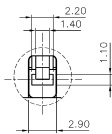

I' DETAIL 5/1

D' DETAIL 4/1

E' DETAIL 4/1

B' DETAIL 4/1

C' DETAIL 4/1

SECTION A-A

NOTE

1. 치수값은 R차 0.5배 한다.
 2. 호우징 HOUSING NO.는 MG 620572
 3. 4 #워링 코드 (.250 TYPE : 4R , .070 TYPE : 16R)
 4. SDL REC.TM'L : ST730497,498
- 250D/L REC.TM'L : ST730467,468,469

ISSUE MARK

MATERIAL		NYLON66		KOREA ELECTRIC	
FINISH		NATURAL		TERMINAL CO., LTD.	
WIRE RANGE		CLASS		TYPE	
INSULATION		SCALE		PART NO.	
DATE		±0.2		2/1	
REVISED BY		DATE		PART NAME	
JRK JANG 97.9.22		CHK 97.9.22		2507 20P PLUG.HSG	
CHK 97.9.22		APP 97.9.22			