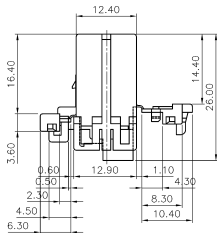

I' DETAIL 5/1

D' DETAIL 4/1

E' DETAIL 4/1

B' DETAIL 4/1

C' DETAIL 4/1

SECTION A-A

NOTE

1. 치수값은 R차 0.5배 한다.
 2. 호우징 HOUSING NO.는 MG 620572
 3. 4 #워링 코드 (.250 TYPE : 4R , .070 TYPE : 16R)
 4. SDL REC.TM'L : ST730497,498
- 250D/L REC.TM'L : ST730467,468,469

ISSUE MARK

MATERIAL		NYLON66		KOREA ELECTRIC	
FINISH		NATURAL		TERMINAL CO., LTD.	
WIRE RANGE		CLASS		TYPE	
INSULATION		SCALE		PART NO.	
DATE		±0.2		2/1	
REVISED BY		DATE		PART NAME	
JRK JANG 97.9.22		CHK 97.9.22		2507 20P PLUG.HSG	
CHK 97.9.22		APP 97.9.22			