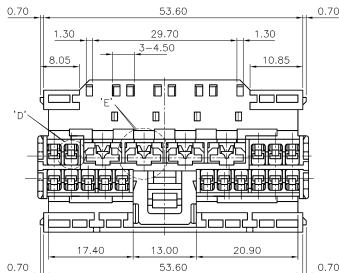

I' DETAIL 5/1

D' DETAIL 4/1

E' DETAIL 4/1

B' DETAIL 4/1

C' DETAIL 4/1

SECTION A-A

NOTE

1. 치수값은 R차 0.5배 한다.
 2. 호우징 HOUSING NO.는 MG 620572
 3. 4 #워링 코드 (.250 TYPE : 4R , .070 TYPE : 16R)
 4. SDL REC.TM'L : ST730497,498
- 250D/L REC.TM'L : ST730467,468,469

ISSUE MARK

MATERIAL		NYLON66		KOREA ELECTRIC	
FINISH		NATURAL		TERMINAL CO., LTD.	
WIRE RANGE		CLASS		TYPE	
INSULATION		SCALE		PART NO.	
DATE		±0.2		2/1	
REVISED BY		DATE		PART NAME	
JRK JANG 97.9.22		CHK 97.9.22		2507 20P PLUG.HSG	
CHK 97.9.22		APP 97.9.22			