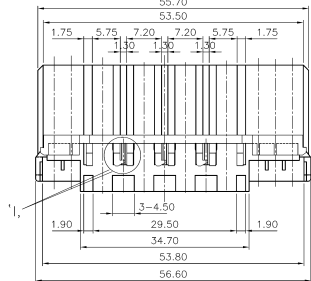

I' DETAIL 5/1

D' DETAIL 4/1

E' DETAIL 4/1

B' DETAIL 4/1

C' DETAIL 4/1

SECTION A-A

NOTE

1. 치수값은 R차 0.5배 한다.
 2. 호우징 HOUSING NO.는 MG 620572
 3. 4 #워링 코드 (.250 TYPE : 4R , .070 TYPE : 16R)
 4. SDL REC.TM'L : ST730497,498
- 250D/L REC.TM'L : ST730467,468,469

ISSUE MARK

MATERIAL		NYLON66		KOREA ELECTRIC	
FINISH		NATURAL		TERMINAL CO., LTD.	
WIRE RANGE		CLASS		TYPE	
INSULATION		SCALE		PART NO.	
DATE		±0.2		2/1	
REVISED BY		DATE		PART NAME	
JRK JANG 97.9.22		CHK 97.9.22		2507 20P PLUG.HSG	
CHK 97.9.22		APP 97.9.22			