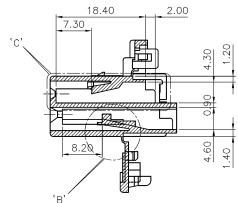

I' DETAIL 5/1

D' DETAIL 4/1

E' DETAIL 4/1

B' DETAIL 4/1

C' DETAIL 4/1

SECTION A-A

NOTE

1. 치수값은 R차 0.5배 한다.
 2. 호우징 HOUSING NO.는 MG 620572
 3. 4 #워링 코드 (.250 TYPE : 4R , .070 TYPE : 16R)
 4. SDL REC.TM'L : ST730497,498
- 250D/L REC.TM'L : ST730467,468,469

ISSUE MARK

MATERIAL		NYLON66		KOREA ELECTRIC	
FINISH		NATURAL		TERMINAL CO., LTD.	
WIRE RANGE		CLASS		TYPE	
INSULATION		SCALE		PART NO.	
DATE		±0.2		2/1	
REVISED BY		DATE		PART NAME	
JRK JANG 97.9.22		CHK 97.9.22		2507 20P PLUG.HSG	
CHK 97.9.22		APP 97.9.22			