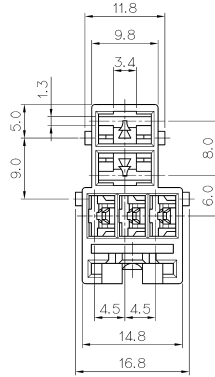

GENERAL TOLERANCE (HOUSING)							USED ON
10 MAX	50 MAX	100 MAX	250 MAX	250 VR	ANGLE	ECCENT	MG632136
±0.2	±0.3	±0.55	±0.95	±1.4	±30'	0.1	

NO.	MATERIAL	COLOR
0	NYLON66:	NATURAL
1		RED
2		BLUE
3		YELLOW
4		GRAY
5		BLACK
6		W/GREEN
7		BROWN
8	GREEN	

주 기

- 1.지시하지 않은 반경 R은 0.5로 한다
- 2.기능상 유해한 BURR 및 WELDLINE등이 없을것.
- 3.적용 HS'G : MG632136

ISSUE MARK

					MATERIAL	SEE TABLE	KOREA ELECTRIC TERMINAL CO., LTD.	
					FINISH	SEE TABLE		
					WIRE RANGE	CLASS		
					INSULATION	TYPE		
LTR	REVISION RECORD	DR	CHK	APP.	DATE	TOLERANCE EXCEPT AS NOTED	SCALE	PART NO.
	DR. HEO '00. 5. 03					SEE TABLE	2/1	MG612135
CHK.		APP.				PART NAME	MICRO RELAY 5P HS'G	