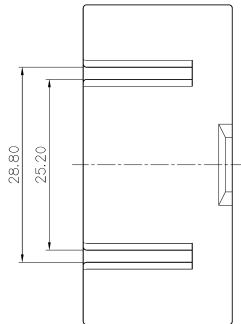

GENERAL TOLERANCE (HOUSING)					USED ON
10MAX ±0.2	20MAX ±0.25	45MAX ±0.3	ANGLE ±30'	ECCENT 0.1	

NOTE

- MUST BE FREE OF BURR, WELDLINE AND IMPERFECTION THAT AFFECT FUNCTION.
- APPLICABLE TERMINAL: ST730775, 776, 777
APPLICABLE HOUSING: MG622248
APPLICABLE SPACER: MG632247

SECTION A-A

주 기

- 기능상 유해한 BURR 및 WELDLINE 등이 없을 것.
- 적용 TERMINAL: ST730775, 776, 777
적용 HOUSING: MG622248
적용 SPACER: MG632247

ISSUE MARK

MATERIAL	PBT		KOREA ELECTRIC TERMINAL CO., LTD.
FINISH	NATURAL		
WIRE RANGE	INSULATION	CLASS	.090
△ SPACER 호외용 범위	DR. 2002.5.29	TYPE	
LTR	REVISION RECORD	DR. 8/23	PART NO. MG612246
DR.	WON. 2001.08.22	APP. 8/23	SCALE 2/1
CHK.		PART NAME	ASC 18F HOUSING
APP.		DATE 8/23	