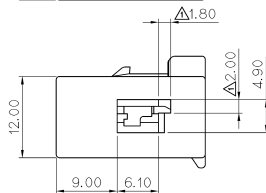

주 기

1. 기능상 유해한 BURR 및 WELDLINE 등이 없을 것.
2. 적용 TERMINAL: ST730775, 776, 777
   적용 HOUSING: MG622248
   적용 SPACER: MG632247

ISSUE MARK

MATERIAL	PBT		KOREA ELECTRIC TERMINAL CO., LTD.
FINISH	NATURAL		
WIRE RANGE	INSULATION	CLASS	.090
△ SPACER 호외용 범위	DR. 2002.5.29	TYPE	
LTR	REVISION RECORD	DR. 8/23	PART NO. MG612246
DR.	WON. 2001.08.22	APP. 8/23	SCALE 2/1
CHK.		PART NAME	ASC 18F HOUSING
APP.		DATE 8/23