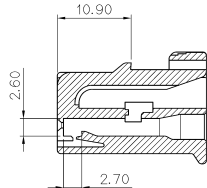

GENERAL TOLERANCE (HOUSING)					USED ON
10MAX ±0.2	20MAX ±0.25	45MAX ±0.3	ANGLE ±30'	ECCENT 0.1	

NOTE

- MUST BE FREE OF BURR, WELDLINE AND IMPERFECTION THAT AFFECT FUNCTION.
- APPLICABLE TERMINAL: ST730775, 776, 777
APPLICABLE HOUSING: MG622248
APPLICABLE SPACER: MG632247

SECTION A-A

주 기

- 기능상 유해한 BURR 및 WELDLINE 등이 없을 것.
- 적용 TERMINAL: ST730775, 776, 777
적용 HOUSING: MG622248
적용 SPACER: MG632247

ISSUE MARK

MATERIAL	PBT		KOREA ELECTRIC TERMINAL CO., LTD.
FINISH	NATURAL		
WIRE RANGE	INSULATION	CLASS	.090
△ SPACER 호외용 범위	DR. 2002.5.29	TYPE	
LTR	REVISION RECORD	DR. 8/23	PART NO. MG612246
DR.	WON. 2001.08.22	APP. 8/23	SCALE 2/1
CHK.		PART NAME	ASC 18F HOUSING
APP.		DATE 8/23	