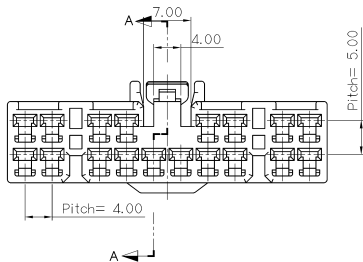

GENERAL TOLERANCE (HOUSING)					USED ON
10MAX ±0.2	20MAX ±0.25	45MAX ±0.3	ANGLE ±30'	ECCENT 0.1	

NOTE

- MUST BE FREE OF BURR, WELDLINE AND IMPERFECTION THAT AFFECT FUNCTION.
- APPLICABLE TERMINAL: ST730775, 776, 777
APPLICABLE HOUSING: MG622248
APPLICABLE SPACER: MG632247

SECTION A-A

주 기

- 기능상 유해한 BURR 및 WELDLINE 등이 없을 것.
- 적용 TERMINAL: ST730775, 776, 777
적용 HOUSING: MG622248
적용 SPACER: MG632247

ISSUE MARK

MATERIAL	PBT		KOREA ELECTRIC TERMINAL CO., LTD.
FINISH	NATURAL		
WIRE RANGE	INSULATION	CLASS	.090
△ SPACER 호외용 범위	DR. 2002.5.29	TYPE	
LTR	REVISION RECORD	DR. 8/23	PART NO. MG612246
DR.	WON. 2001.08.22	APP. 8/23	SCALE 2/1
CHK.		PART NAME	ASC 18F HOUSING
APP.		DATE 8/23	