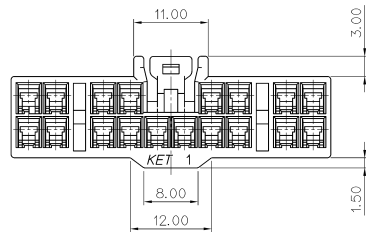

GENERAL TOLERANCE (HOUSING)					USED ON
10MAX ±0.2	20MAX ±0.25	45MAX ±0.3	ANGLE ±30'	ECCENT 0.1	

NOTE

- MUST BE FREE OF BURR, WELDLINE AND IMPERFECTION THAT AFFECT FUNCTION.
- APPLICABLE TERMINAL: ST730775, 776, 777
APPLICABLE HOUSING: MG622248
APPLICABLE SPACER: MG632247

SECTION A-A

주 기

- 기능상 유해한 BURR 및 WELDLINE 등이 없을 것.
- 적용 TERMINAL: ST730775, 776, 777
적용 HOUSING: MG622248
적용 SPACER: MG632247

ISSUE MARK

MATERIAL	PBT		KOREA ELECTRIC TERMINAL CO., LTD.
FINISH	NATURAL		
WIRE RANGE	INSULATION	CLASS	.090
△ SPACER 호외용 범위	DR. 2002.5.29	TYPE	
LTR	REVISION RECORD	DR. 8/23	PART NO. MG612246
DR.	WON. 2001.08.22	APP. 8/23	SCALE 2/1
CHK.		PART NAME	ASC 18F HOUSING
APP.		DATE 8/23	