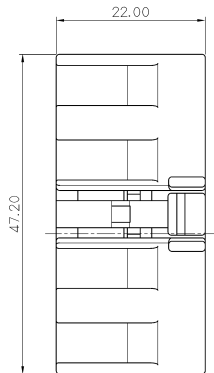

GENERAL TOLERANCE (HOUSING)					USED ON
10MAX ±0.2	20MAX ±0.25	45MAX ±0.3	ANGLE ±30'	ECCENT 0.1	

NOTE

- MUST BE FREE OF BURR, WELDLINE AND IMPERFECTION THAT AFFECT FUNCTION.
- APPLICABLE TERMINAL: ST730775, 776, 777
APPLICABLE HOUSING: MG622248
APPLICABLE SPACER: MG632247

SECTION A-A

주 기

- 기능상 유해한 BURR 및 WELDLINE 등이 없을 것.
- 적용 TERMINAL: ST730775, 776, 777
적용 HOUSING: MG622248
적용 SPACER: MG632247

ISSUE MARK

MATERIAL	PBT		KOREA ELECTRIC TERMINAL CO., LTD.
FINISH	NATURAL		
WIRE RANGE	INSULATION	CLASS	.090
△ SPACER 호외용 범위	DR. 2002.5.29	TYPE	
LTR	REVISION RECORD	DR. 8/23	PART NO. MG612246
DR.	WON. 2001.08.22	APP. 8/23	SCALE 2/1
CHK.		PART NAME	ASC 18F HOUSING
APP.		DATE 8/23	