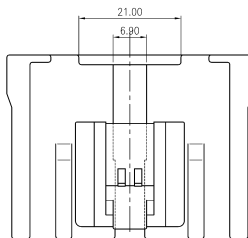

070 - CAVITY(5/1)

A B

SEC. B-B

SEC. C-C

A B

SEC. A-A

SEC. C-C

NOTES

- 제품기능상 유해한 BURR,변형 및 WELDLINE등이 없을것.
- 적용 TERMINAL: ST 740253,254,255(250TYPE : 3 POLE)
ST 740484,485(070TYPE : 14 POLE)
- 적용 HOUSING: MG610804 , R/H: MG630788
- MATERIAL: PBT (NATURAL COLOR)

				(INTERNAL) SEE NOTES	KET	KOREA ELECTRIC TERMINAL CO., LTD.
				(FINISH) SEE NOTES		
				(PICK RANGE)		
				(INSULATION)		
				(CLASS)		
				(DATE)		
				(SCALE)		
				(TOL)		
DR	95.04.04	DE		±0.2	2/1	(DW.) MG620805
CHK		APP.		(MARK)		