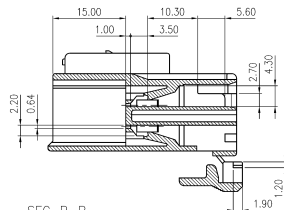

070 - CAVITY(5/1)

A B

SEC. B-B

SEC. C-C

A B

SEC. A-A

SEC. C-C

NOTES

- 제품기능상 유해한 BURR,변형 및 WELDLINE등이 없을것.
- 적용 TERMINAL: ST 740253,254,255(250TYPE : 3 POLE)
ST 740484,485(070TYPE : 14 POLE)
- 적용 HOUSING: MG610804 , R/H: MG630788
- MATERIAL: PBT (NATURAL COLOR)

				(INTERNAL) SEE NOTES	KET	KOREA ELECTRIC TERMINAL CO., LTD.
				(FINISH) SEE NOTES		
				(PICK RANGE)		
				(INSULATION)		
				(CLASS)		
				(DATE)		
				(SCALE)		
				(TOL)		
DR	95.04.04	DE		±0.2	2/1	(DW.) MG620805
CHK		APP.		(MARK)		