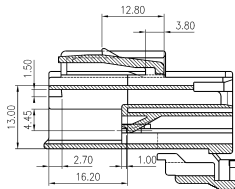

070 - CAVITY(5/1)

A B

SEC. B-B

SEC. C-C

A B

SEC. A-A

SEC. C-C

NOTES

- 제품기능상 유해한 BURR,변형 및 WELDLINE등이 없을것.
- 적용 TERMINAL: ST 740253,254,255(250TYPE : 3 POLE)
ST 740484,485(070TYPE : 14 POLE)
- 적용 HOUSING: MG610804 , R/H: MG630788
- MATERIAL: PBT (NATURAL COLOR)

				(INTERNAL) SEE NOTES	KET	KOREA ELECTRIC TERMINAL CO., LTD.
				(FINISH) SEE NOTES		
				(PICK RANGE)		
				(INSULATION)		
				(CLASS)		
				(DATE)		
				(SCALE)		
				(TOL)		
DR	95.04.04	DE		±0.2	2/1	(DW.) MG620805
CHK		APP.		(MARK)		