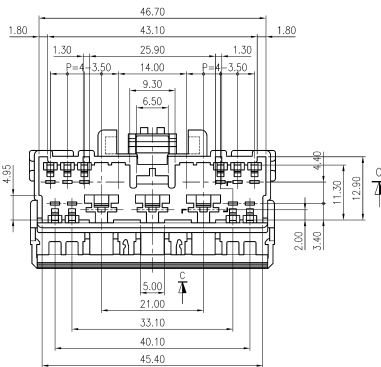

070 - CAVITY(5/1)

A B

SEC. B-B

SEC. C-C

A B

SEC. A-A

SEC. C-C

NOTES

- 제품기능상 유해한 BURR,변형 및 WELDLINE등이 없을것.
- 적용 TERMINAL: ST 740253,254,255(250TYPE : 3 POLE)
ST 740484,485(070TYPE : 14 POLE)
- 적용 HOUSING: MG610804 , R/H: MG630788
- MATERIAL: PBT (NATURAL COLOR)

				(INTERNAL) SEE NOTES	KET	KOREA ELECTRIC TERMINAL CO., LTD.
				(FINISH) SEE NOTES		
				(PICK RANGE)		
				(INSULATION)		
				(CLASS)		
				(DATE)		
				(SCALE)		
				(TOL)		
DR	95.04.04	DE		±0.2	2/1	(DW.) MG620805
CHK		APP.		(MARK)		