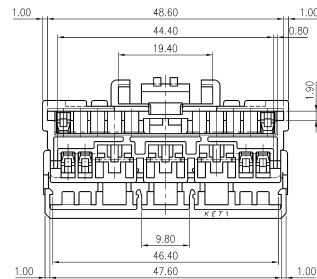

070 - CAVITY(5/1)

A B

SEC. B-B

SEC. C-C

A B

SEC. A-A

SEC. C-C

NOTES

- 제품기능상 유해한 BURR,변형 및 WELDLINE등이 없을것.
- 적용 TERMINAL: ST 740253,254,255(250TYPE : 3 POLE)
ST 740484,485(070TYPE : 14 POLE)
- 적용 HOUSING: MG610804 , R/H: MG630788
- MATERIAL: PBT (NATURAL COLOR)

				(INTERNAL) SEE NOTES	KET	KOREA ELECTRIC TERMINAL CO., LTD.
				(FINISH) SEE NOTES		
				(PICK RANGE)		
				(INSULATION)		
				(CLASS)		
				(DATE)		
				(SCALE)		
				(TOL)		
DR	95.04.04	DE		±0.2	2/1	(DW.) MG620805
CHK		APP.		(MARK)		