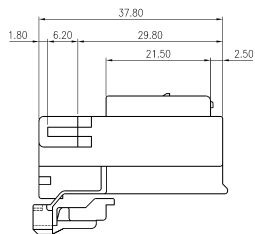

070 - CAVITY(5/1)

A B

SEC. B-B

SEC. C-C

A B

SEC. A-A

SEC. C-C

NOTES

- 제품기능상 유해한 BURR,변형 및 WELDLINE등이 없을것.
- 적용 TERMINAL: ST 740253,254,255(250TYPE : 3 POLE)
ST 740484,485(070TYPE : 14 POLE)
- 적용 HOUSING: MG610804 , R/H: MG630788
- MATERIAL: PBT (NATURAL COLOR)

				(INTERNAL) SEE NOTES	KET	KOREA ELECTRIC TERMINAL CO., LTD.
				(FINISH) SEE NOTES		
				(PICK RANGE)		
				(INSULATION)		
				(CLASS)		
				(DATE)		
				(SCALE)		
				(TOL)		
DR	95.04.04	DE		±0.2	2/1	(DW.) MG620805
CHK		APP.		(MARK)		