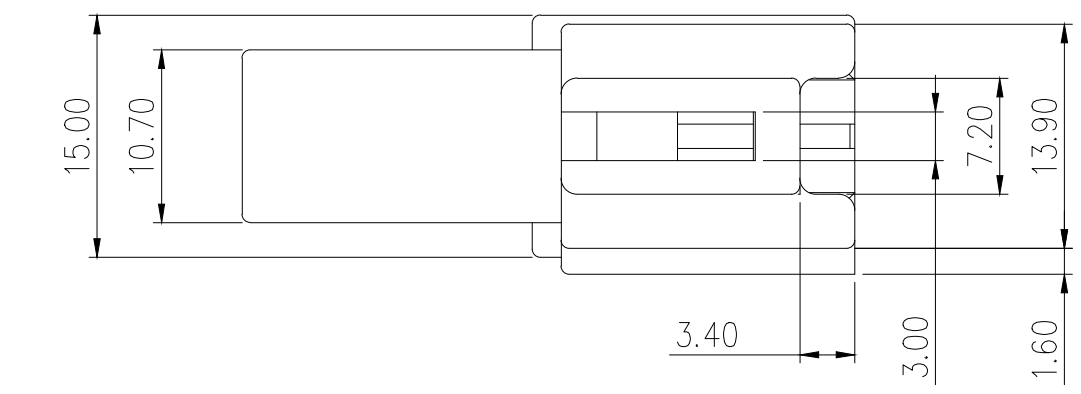

| GENERAL TOLERANCE (HOUSING) | | | | | | | USED ON |
|-----------------------------|--------|---------|---------|--------|-------|--------|---------|
| 10 MAX | 50 MAX | 100 MAX | 250 MAX | 250 VR | ANGLE | ECCENT | |
| ±0.2 | ±0.3 | ±0.55 | ±0.95 | ±1.4 | ±30' | 0.1 | |

NOTE

- MUST BE FREE OF BURR, WELDLINE AND IMPERFECTION THAT AFFECT FUNCTION.
- APPLICABLE TERMINAL : ST740672, 673, 674
 APPLICABLE HOUSING : MG612950, MG651205
 APPLICABLE SPACER : MG631859
 APPLICABLE CLIP : MG631267, 631268, 631471, 632019