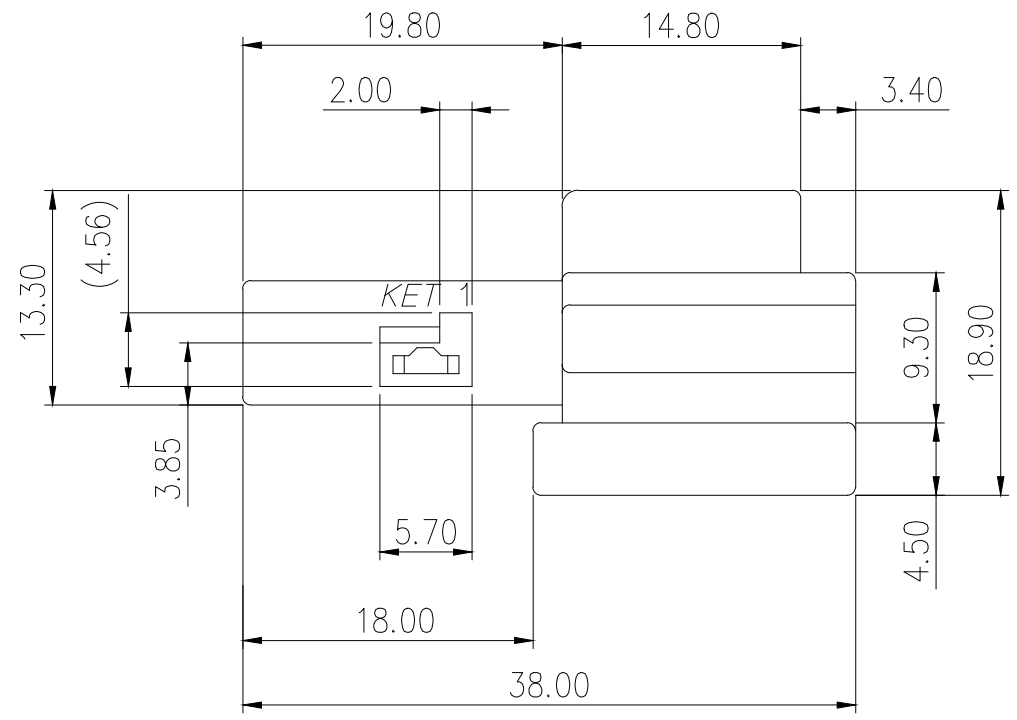

| GENERAL TOLERANCE (HOUSING) | | | | | | | USED ON |
|-----------------------------|--------|---------|---------|--------|-------|--------|---------|
| 10 MAX | 50 MAX | 100 MAX | 250 MAX | 250 VR | ANGLE | ECCENT | |
| ±0.2 | ±0.3 | ±0.55 | ±0.95 | ±1.4 | ±30' | 0.1 | |

NOTE

- MUST BE FREE OF BURR, WELDLINE AND IMPERFECTION THAT AFFECT FUNCTION.
- APPLICABLE TERMINAL : ST740672, 673, 674
 APPLICABLE HOUSING : MG612950, MG651205
 APPLICABLE SPACER : MG631859
 APPLICABLE CLIP : MG631267, 631268, 631471, 632019