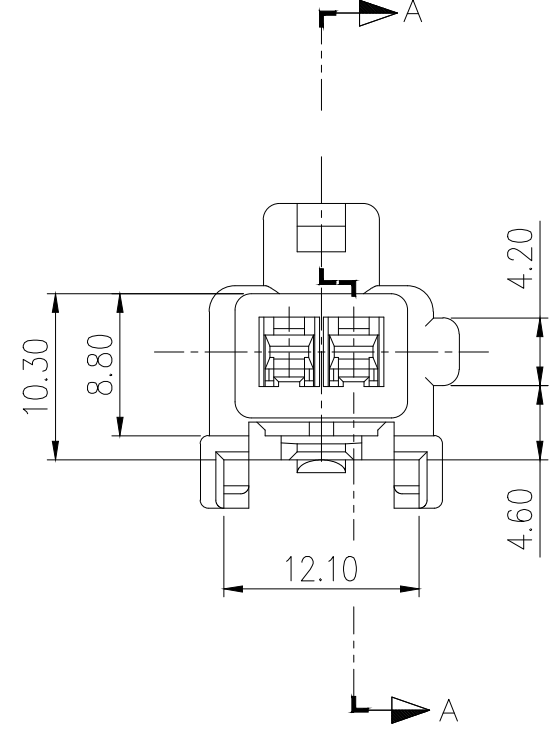

| GENERAL TOLERANCE (HOUSING) | | | | | | | USED ON |
|-----------------------------|--------|---------|---------|--------|-------|--------|---------|
| 10 MAX | 50 MAX | 100 MAX | 250 MAX | 250 VR | ANGLE | ECCENT | |
| ±0.2 | ±0.3 | ±0.55 | ±0.95 | ±1.4 | ±30' | 0.1 | |

NOTE

- MUST BE FREE OF BURR, WELDLINE AND IMPERFECTION THAT AFFECT FUNCTION.
- APPLICABLE TERMINAL : ST740672, 673, 674
 APPLICABLE HOUSING : MG612950, MG651205
 APPLICABLE SPACER : MG631859
 APPLICABLE CLIP : MG631267, 631268, 631471, 632019