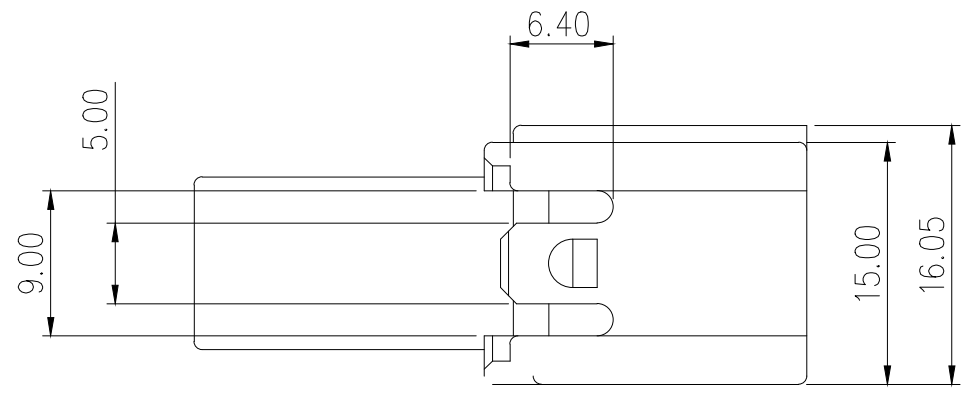

| GENERAL TOLERANCE (HOUSING) | | | | | | | USED ON |
|-----------------------------|--------|---------|---------|--------|-------|--------|---------|
| 10 MAX | 50 MAX | 100 MAX | 250 MAX | 250 VR | ANGLE | ECCENT | |
| ±0.2 | ±0.3 | ±0.55 | ±0.95 | ±1.4 | ±30' | 0.1 | |

NOTE

- MUST BE FREE OF BURR, WELDLINE AND IMPERFECTION THAT AFFECT FUNCTION.
- APPLICABLE TERMINAL : ST740672, 673, 674
 APPLICABLE HOUSING : MG612950, MG651205
 APPLICABLE SPACER : MG631859
 APPLICABLE CLIP : MG631267, 631268, 631471, 632019