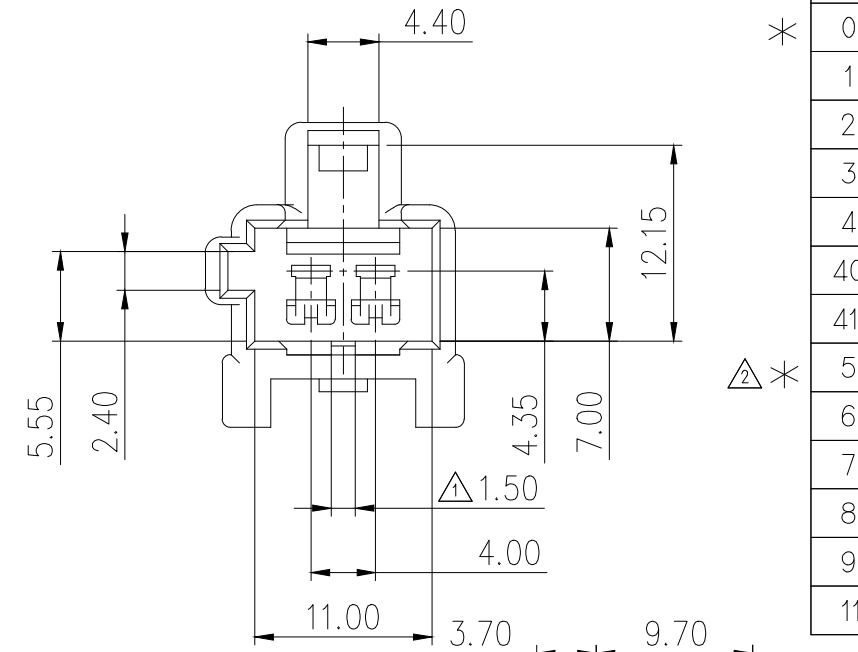

| GENERAL TOLERANCE (HOUSING) | | | | | | | USED ON |
|-----------------------------|--------|---------|---------|--------|-------|--------|---------|
| 10 MAX | 50 MAX | 100 MAX | 250 MAX | 250 VR | ANGLE | ECCENT | |
| ±0.2 | ±0.3 | ±0.55 | ±0.95 | ±1.4 | ±30' | 0.1 | |

NOTE

- MUST BE FREE OF BURR, WELDLINE AND IMPERFECTION THAT AFFECT FUNCTION.
- APPLICABLE TERMINAL : ST740672, 673, 674
 APPLICABLE HOUSING : MG612950, MG651205
 APPLICABLE SPACER : MG631859
 APPLICABLE CLIP : MG631267, 631268, 631471, 632019