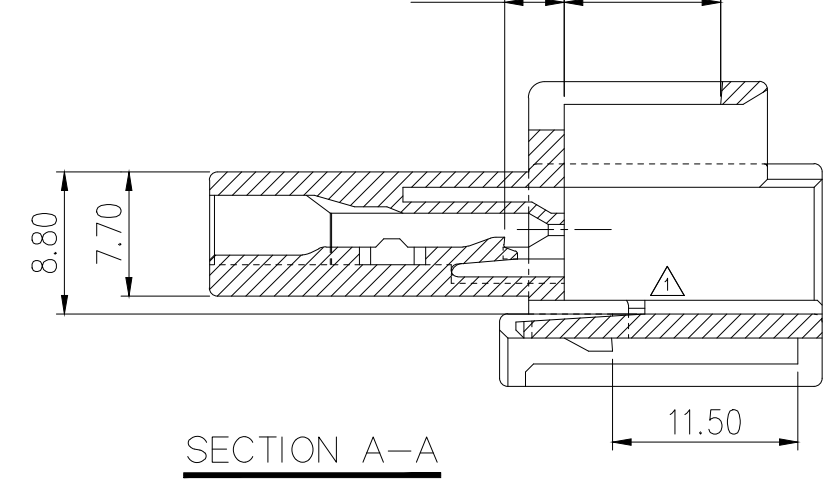

| GENERAL TOLERANCE (HOUSING) | | | | | | | USED ON |
|-----------------------------|--------|---------|---------|--------|-------|--------|---------|
| 10 MAX | 50 MAX | 100 MAX | 250 MAX | 250 VR | ANGLE | ECCENT | |
| ±0.2 | ±0.3 | ±0.55 | ±0.95 | ±1.4 | ±30' | 0.1 | |

NOTE

- MUST BE FREE OF BURR, WELDLINE AND IMPERFECTION THAT AFFECT FUNCTION.
- APPLICABLE TERMINAL : ST740672, 673, 674
 APPLICABLE HOUSING : MG612950, MG651205
 APPLICABLE SPACER : MG631859
 APPLICABLE CLIP : MG631267, 631268, 631471, 632019