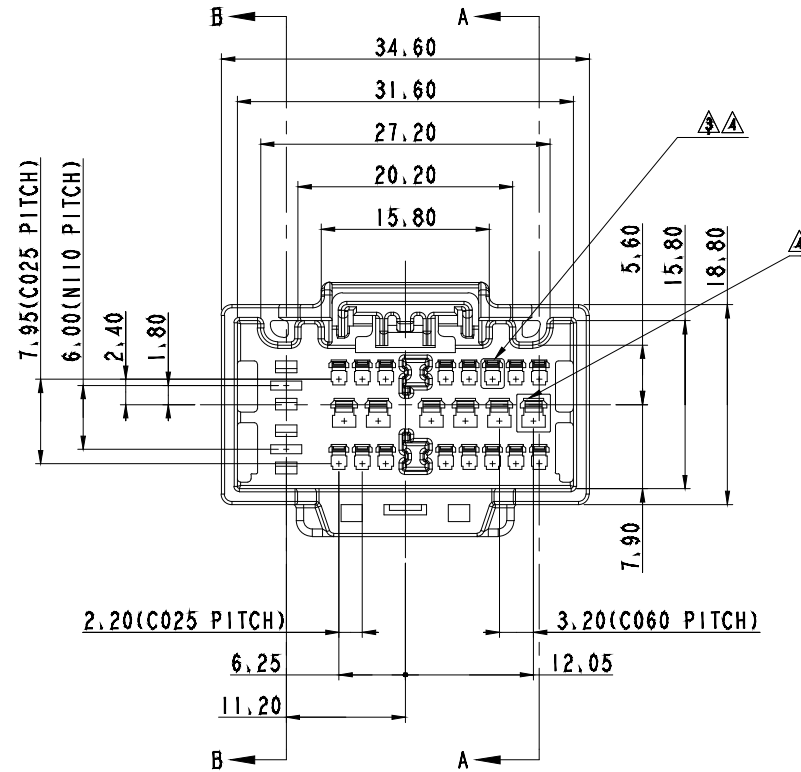

ISO VIEW

NOTE

- MUST BE FREE OF BURR, WELDLINE AND IMPERFECTION THAT AFFECT FUNCTION.
- APPLICABLE TERMINAL(C025) : ST741360-3, ST741361-3
APPLICABLE TERMINAL(C060) : ST741362-3, ST741363-3, ST741364-3
APPLICABLE TERMINAL(N110) : ST741404-3, ST741367-3, ST741368-3, ST741369-3
- APPLICABLE CLIP : MG631267, MG631929, MG633815, MG634834, MG633862, MG633870, MG635682, MG635682, MG663492
- APPLICABLE CONNECTOR : MG656948
- () 치수는 참고치수임.
- 제품내 함유된 6대 유해물질 (납, 수은, 카드뮴, 6가크롬, PBBs, PBDEs)은 EU ELV 지침 및 RoHS 법규에서 지정한 최대 허용 농도를 초과해서는 안된다.

GENERAL TOLERANCE (HOUSING)										USED ON
10 MAX	30 MAX	50 MAX	70 MAX	100 MAX	120 MAX	250 MAX	250 VR	ANGLE	ECCENT	
±0.15	±0.2	±0.3	±0.4	±0.5	±0.75	±0.9	±1.4	±30'	0.1	

SECTION A-A

SECTION B-B

APPROVED

2019-11-06

NO	PART NO.	PART NAME	MATERIAL	FINISH	Q'TY
1	MG676947	C025C060N110 24M HOUSING	SEE TABLE	SEE TABLE	1
2	MG676948-3	C025C060N110 24M SPACER	PBT	YELLOW	1

LTR	REVISION RECORD	DR.	CHK.	APP.	DATE	MATERIAL	FINISH	WIRE RANGE	INSULATION	SCALE	PART NO.	ISSUE MARK
DR, CYK	2017.05.26	CHK,				SEE TABLE	SEE TABLE	-	-	2/1	MG646114	KET KOREA ELECTRIC TERMINAL CO., LTD. CLASS C025/C060/N110 TYPE 비병수
CHK, CK1	2017.05.26	APP, LJE			2017.05.26	SEE TABLE	SEE TABLE	-	-	2/1	MG646114	