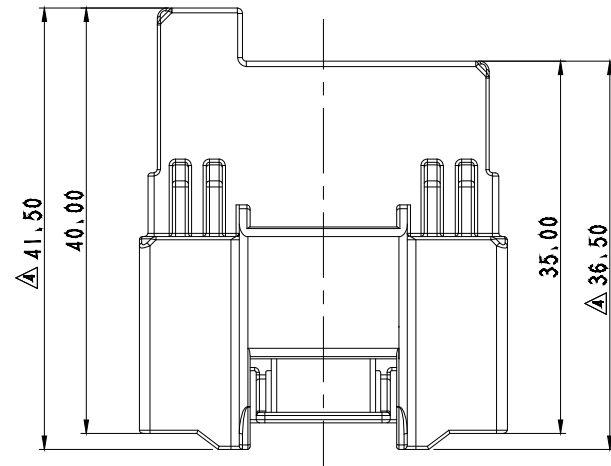

ISO VIEW

NOTE

- MUST BE FREE OF BURR, WELDLINE AND IMPERFECTION THAT AFFECT FUNCTION.
- APPLICABLE TERMINAL(C025) : ST741360-3, ST741361-3
APPLICABLE TERMINAL(C060) : ST741362-3, ST741363-3, ST741364-3
APPLICABLE TERMINAL(N110) : ST741404-3, ST741367-3, ST741368-3, ST741369-3
- APPLICABLE CLIP : MG631267, MG631929, MG633815, MG634834, MG633862, MG633870, MG635682, MG635682, MG663492
- APPLICABLE CONNECTOR : MG656948
- () 치수는 참고치수임.
- 제품내 함유된 6대 유해물질 (납, 수은, 카드뮴, 6가크롬, PBBs, PBDEs)은 EU ELV 지침 및 RoHS 법규에서 지정한 최대 허용 농도를 초과해서는 안된다.

GENERAL TOLERANCE (HOUSING)										USED ON
10 MAX	30 MAX	50 MAX	70 MAX	100 MAX	120 MAX	250 MAX	250 VR	ANGLE	ECCENT	
±0.15	±0.2	±0.3	±0.4	±0.5	±0.75	±0.9	±1.4	±30'	0.1	

SECTION A-A

SECTION B-B

APPROVED

2019-11-06