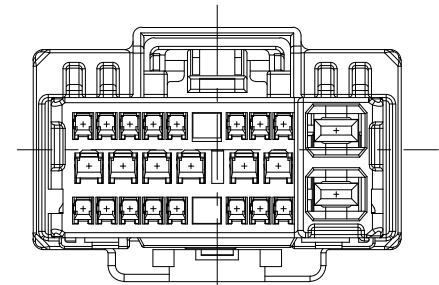

ISO VIEW

NOTE

- MUST BE FREE OF BURR, WELDLINE AND IMPERFECTION THAT AFFECT FUNCTION.
- APPLICABLE TERMINAL(C025) : ST741360-3, ST741361-3
APPLICABLE TERMINAL(C060) : ST741362-3, ST741363-3, ST741364-3
APPLICABLE TERMINAL(N110) : ST741404-3, ST741367-3, ST741368-3, ST741369-3
- APPLICABLE CLIP : MG631267, MG631929, MG633815, MG634834, MG633862, MG633870, MG635682, MG635682, MG663492
- APPLICABLE CONNECTOR : MG656948
- () 치수는 참고치수임.
- 제품내 함유된 6대 유해물질 (납, 수은, 카드뮴, 6가크롬, PBBs, PBDEs)은 EU ELV 지침 및 RoHS 법규에서 지정한 최대 허용 농도를 초과해서는 안된다.

GENERAL TOLERANCE (HOUSING)										USED ON
10 MAX	30 MAX	50 MAX	70 MAX	100 MAX	120 MAX	250 MAX	250 VR	ANGLE	ECCENT	
±0.15	±0.2	±0.3	±0.4	±0.5	±0.75	±0.9	±1.4	±30'	0.1	

SECTION A-A

SECTION B-B

APPROVED

2019-11-06