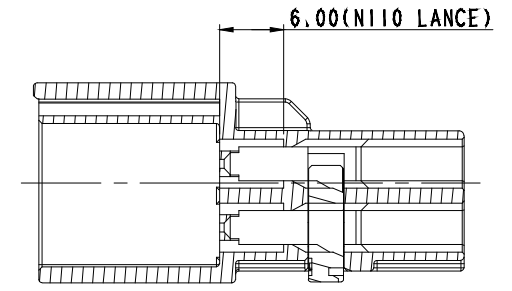

ISO VIEW

NOTE

- MUST BE FREE OF BURR, WELDLINE AND IMPERFECTION THAT AFFECT FUNCTION.
- APPLICABLE TERMINAL(C025) : ST741360-3, ST741361-3
APPLICABLE TERMINAL(C060) : ST741362-3, ST741363-3, ST741364-3
APPLICABLE TERMINAL(N110) : ST741404-3, ST741367-3, ST741368-3, ST741369-3
- APPLICABLE CLIP : MG631267, MG631929, MG633815, MG634834, MG633862, MG633870, MG635682, MG635682, MG663492
- APPLICABLE CONNECTOR : MG656948
- () 치수는 참고치수임.
- 제품내 함유된 6대 유해물질 (납, 수은, 카드뮴, 6가크롬, PBBs, PBDEs)은 EU ELV 지침 및 RoHS 법규에서 지정한 최대 허용 농도를 초과해서는 안된다.

GENERAL TOLERANCE (HOUSING)										USED ON
10 MAX	30 MAX	50 MAX	70 MAX	100 MAX	120 MAX	250 MAX	250 VR	ANGLE	ECCENT	
±0.15	±0.2	±0.3	±0.4	±0.5	±0.75	±0.9	±1.4	±30'	0.1	

SECTION A-A

SECTION B-B

APPROVED

2019-11-06