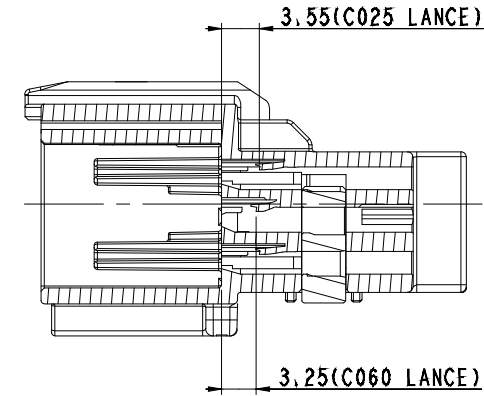

ISO VIEW

NOTE

- MUST BE FREE OF BURR, WELDLINE AND IMPERFECTION THAT AFFECT FUNCTION.
- APPLICABLE TERMINAL(C025) : ST741360-3, ST741361-3
APPLICABLE TERMINAL(C060) : ST741362-3, ST741363-3, ST741364-3
APPLICABLE TERMINAL(N110) : ST741404-3, ST741367-3, ST741368-3, ST741369-3
- APPLICABLE CLIP : MG631267, MG631929, MG633815, MG634834, MG633862, MG633870, MG635682, MG635682, MG663492
- APPLICABLE CONNECTOR : MG656948
- () 치수는 참고치수임.
- 제품내 함유된 6대 유해물질 (납, 수은, 카드뮴, 6가크롬, PBBs, PBDEs)은 EU ELV 지침 및 RoHS 법규에서 지정한 최대 허용 농도를 초과해서는 안된다.

GENERAL TOLERANCE (HOUSING)										USED ON
10 MAX	30 MAX	50 MAX	70 MAX	100 MAX	120 MAX	250 MAX	250 VR	ANGLE	ECCENT	
±0.15	±0.2	±0.3	±0.4	±0.5	±0.75	±0.9	±1.4	±30'	0.1	

SECTION A-A

SECTION B-B

APPROVED

2019-11-06