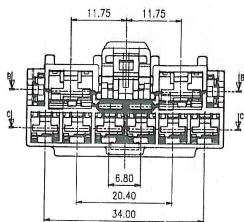

SEC.B-B

부품 구성표

NO.	NAME	PART NO.	MATERIAL	REMARK
①	3118 BP R/HOLDER	MG 6308B9	PBT	YELLOW
②	3118 BP LOCK'G STOPPER	MG 670827	PBT	RED
③	3118 BP PLUG HOUSING	MG 6708B8	PBT	NATURAL

NOTE

CUSTOMER DRAWING