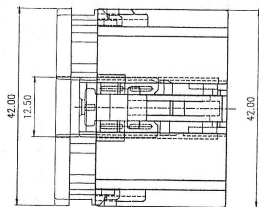

SEC.C-C

SEC.B-B

부품 구성표

NO.	NAME	PART NO.	MATERIAL	REMARK
①	3118 BP R/HOLDER	MG 6308B9	PBT	YELLOW
②	3118 BP LOCK'G STOPPER	MG 670827	PBT	RED
③	3118 BP PLUG HOUSING	MG 6708B8	PBT	NATURAL

NOTE

CUSTOMER DRAWING