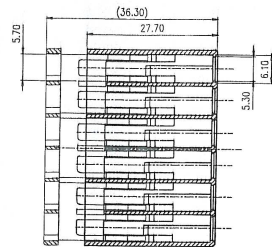

SEC.C-C

SEC.B-B

부품 구성표

NO.	NAME	PART NO.	MATERIAL	REMARK
①	3118 BP R/HOLDER	MG 6308B9	PBT	YELLOW
②	3118 BP LOCK'G STOPPER	MG 670827	PBT	RED
③	3118 BP PLUG HOUSING	MG 6708B8	PBT	NATURAL

NOTE

CUSTOMER DRAWING